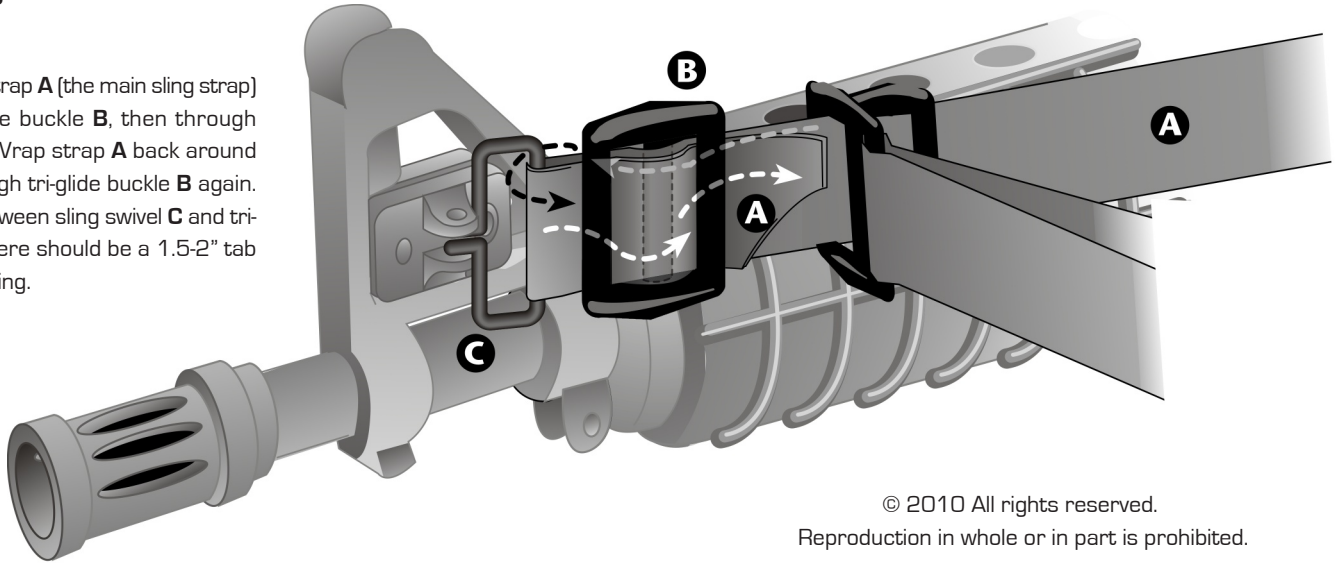

## TRI-GLIDE FOREND ATTACHMENT

For any weapon with a front side-mounted sling swivel

**The WILDERNESS™**  
Wilderness Tactical Products, LLC

### Installation guide

Pass webbing strap **A** (the main sling strap) through tri-glide buckle **B**, then through sling swivel **C**. Wrap strap **A** back around and pass through tri-glide buckle **B** again. Leave 1/4" between sling swivel **C** and tri-glide buckle. There should be a 1.5-2" tab of excess webbing.