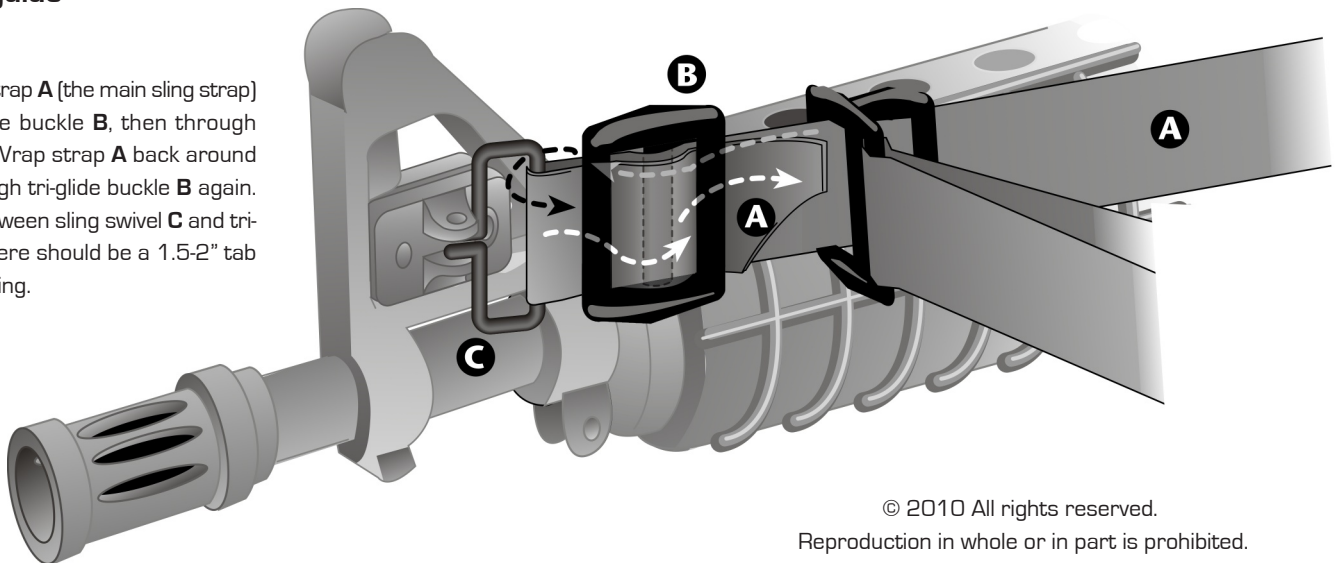

## TRI-GLIDE FOREND ATTACHMENT

For any weapon with a front side-mounted sling swivel

**The WILDERNESS™**  
Wilderness Tactical Products, LLC

### Installation guide

Pass webbing strap **A** (the main sling strap) through tri-glide buckle **B**, then through sling swivel **C**. Wrap strap **A** back around and pass through tri-glide buckle **B** again. Leave 1/4" between sling swivel **C** and tri-glide buckle. There should be a 1.5-2" tab of excess webbing.